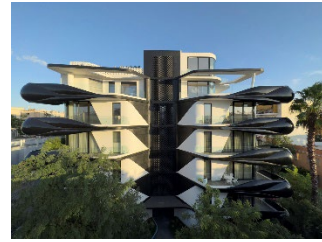

Project: BUTterFLY

Design Team: architectScripta

Size: 1000 m²

Location: Athens, GREECE

Feature:

Project - The BUTterFLY Building is an eye-catching luxury apartment complex in Athens designed by Greek firm architectScripta. With its fluid, curving facades and distinctive pink and white exterior, the building stands out from its surroundings like a colorful abstract sculpture. Yet the unusual form is the result of a thoughtful design process involving 3D modeling, animation software and artificial intelligence.

As described by lead architect Nefeli Chatzimina, the design focuses on creating a dynamic relationship between interior and exterior. The building envelope features protrusions and recesses that frame unique views of the city and mountains beyond. At night, lines of lighting accentuate the geometry of the façade. Inside, the layout flows around alcoves and curves to give residents an immersive spatial experience. Sustainability was also a priority, with bioclimatic principles, recyclable materials and an A+ energy rating.

This small 9-unit building is just a taste of architectScripta's future visions for AI-powered design. It represents a new approach to using technology as a generative tool, not just for optimization but also for reimagining architectural forms and experiences.