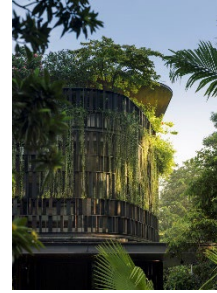

Project: Touching Eden House

Team: Wallflower Architecture + Design

Size: 1374m²

Location: Bukit Timah, Singapore

Feature:

Project - Nestled in Singapore's lush Botanic Gardens, the striking Touching Eden House seamlessly integrates nature into its design. Conceived by Wallflower Architecture + Design, the residence embraces the tranquility of its rainforest surroundings with floor-to-ceiling windows that dissolve boundaries between interior and exterior. Strategically elevated sanctuaries positioned to embrace panoramic treetop views establish an atmosphere of calm. The interplay of light and shadow permeates the interior, bathing the space in the golden glow of sunlight filtered through a leafy canopy. Nature asserts its presence at every turn - vines cascade down the façade while the grounds host meticulously landscaped gardens.

Evoking harmony between urban living and the natural environment, Touching Eden House provides an ethereal retreat from city life. Its contemplative spaces nurture creativity amid lush tropical greenery. The expressive exterior cloaked in vegetation establishes a symbiotic dialogue with the Botanic Gardens' heritage. Conscientiously crafted by teams of specialists overseen by the visionary owner, Touching Eden House masterfully blends contemporary luxury with biophilic sensibilities. A respite for the senses, this sanctuary in the city marvels in the beauty of nature's all-encompassing embrace.

design philosophy distills innovative virtue out of necessity, believing intelligence and beauty are inextricable. Seamlessly fusing urban environments with natural light and greenery, Wallflower's award-winning work enriches the human spirit.